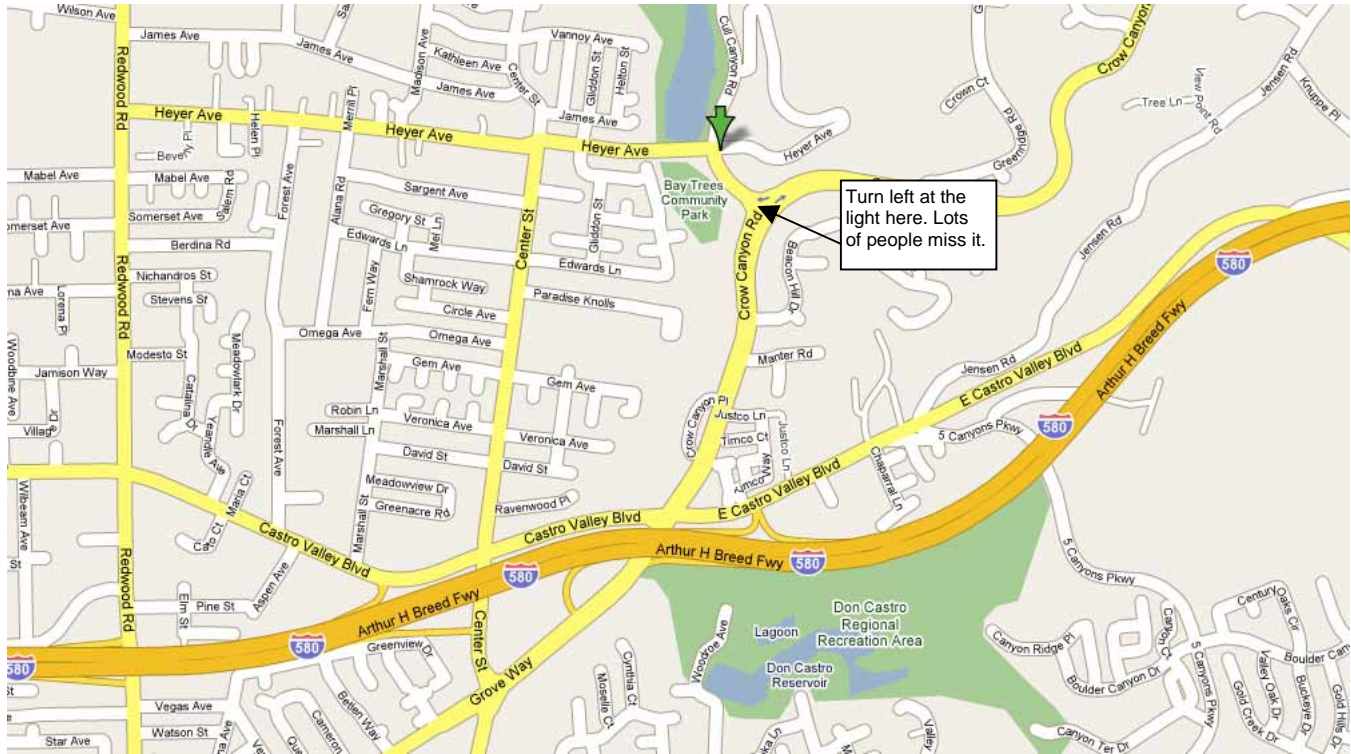

The Journey

Bay Area Christian Fellowship

Our Mission: "Growing Disciples Who Grow Disciples"

Worship Service: Sunday Mornings @10:00 am.
Meeting Location: The Theater of Canyon Middle School

Directions to **CANYON MIDDLE SCHOOL**, 19600 Cull Canyon Rd, Castro Valley, CA 94552

Directions from San Leandro/Hayward	Directions from San Ramon/Pleasanton
<p>To Canyon Middle School:</p> <ul style="list-style-type: none"> • Travel 580 East. • Exit Grove Way/Crow Canyon Rd. • Left on Crow Canyon Rd, go under overpass. • Go past Castro Valley Blvd. • Left on Cull Canyon Rd, go to 1st light. • Right on Heyer, go up the hill to campus. <p>For Parking:</p> <ul style="list-style-type: none"> • Turn left into the main parking area. • Head towards the building marked "Canyon". 	<p>To Canyon Middle School:</p> <ul style="list-style-type: none"> • Travel 580 West. • Exit Castro Valley Blvd. • Left on Castro Valley Blvd. • Right on Crow Canyon Rd, go to 2nd light. • Left on Cull Canyon Rd, go to 1st light. • Right on Heyer, go up the hill to campus. <p>For Parking:</p> <ul style="list-style-type: none"> • Turn left into the main parking area. • Head towards the building marked "Canyon".